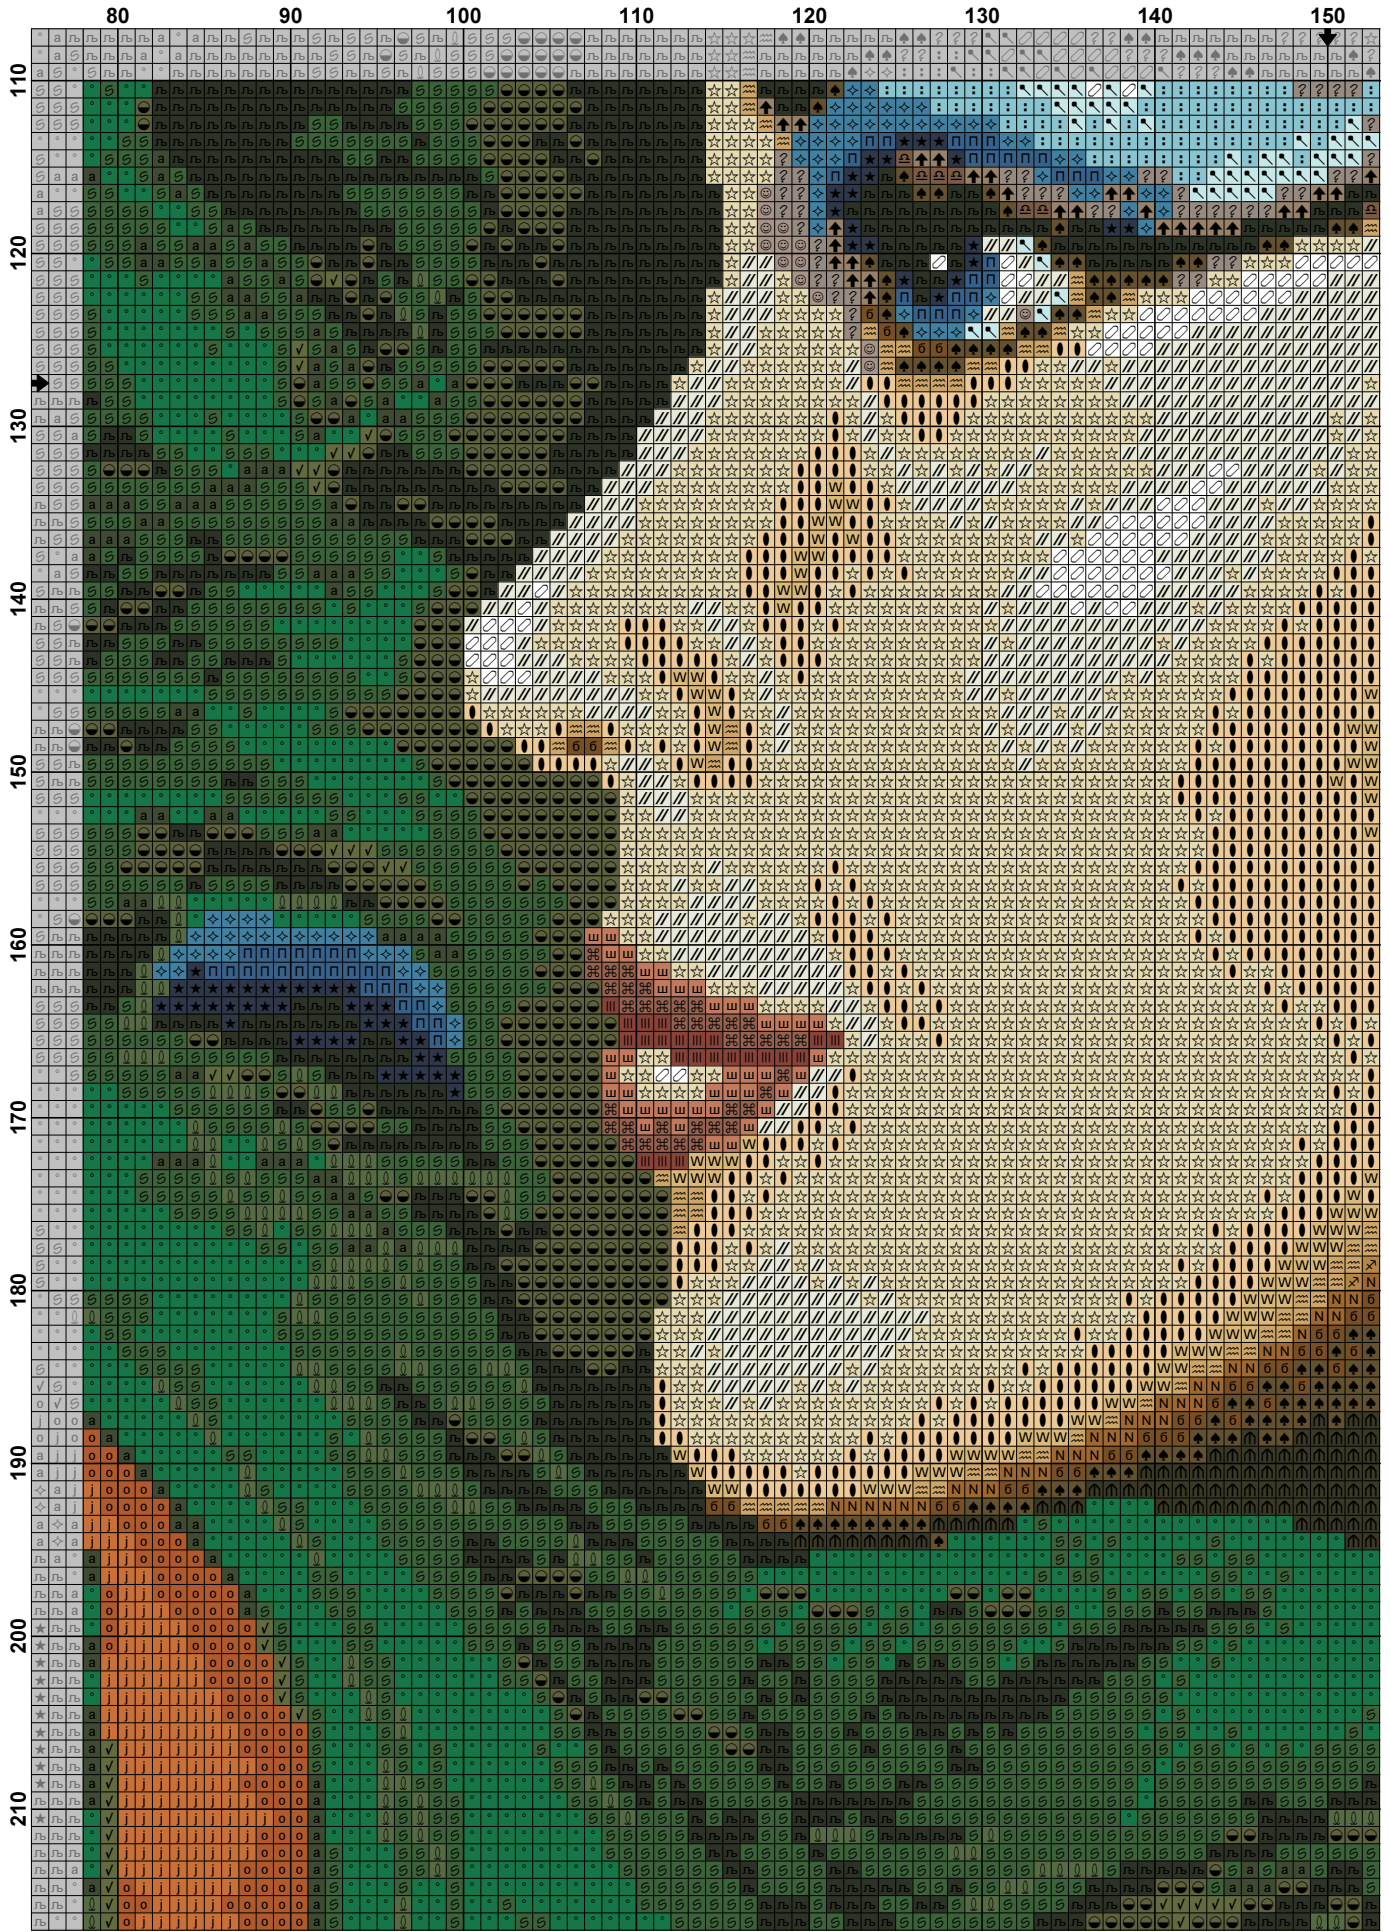

10	20	30	40	50	60	70
110	...	...	...	...	...	...	...
120	...	...	...	...	...	...	...
130	...	...	...	...	...	...	...
140	...	...	...	...	...	...	...
150	...	...	...	...	...	...	...
160	...	...	...	...	...	...	...
170	...	...	...	...	...	...	...
180	...	...	...	...	...	...	...
190	...	...	...	...	...	...	...
200	...	...	...	...	...	...	...
210	...	...	...	...	...	...	...